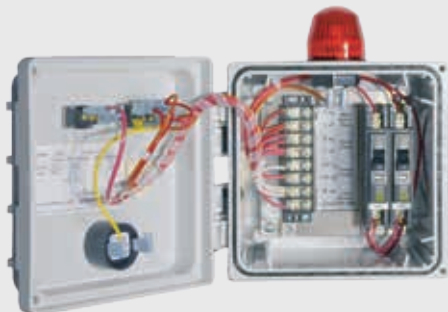

Part Numbers

A30011
A30111
A30112

Description

High Alarm, Compressor Alarm, Air Switch
High Alarm, Compressor Alarm, Air Switch, 24 Hour Timer
High Alarm, Compressor Alarm, C.B. Trip, 24 Hour Timer

Duplex Aerobic Panel

Features

- ▲ Type 4X thermoplastic weatherproof enclosure
- ▲ Circuit breakers: alarm, compressor, pump 1, pump 2
- ▲ Alarm test-normal-silence switch
- ▲ Red alarm beacon
- ▲ Alarm buzzer
- ▲ Alarm activation: air switch, high float
- ▲ 24 hour timer
- ▲ Alternating pump control
- ▲ HOA switch & indicator lights
- ▲ Auxiliary alarm contacts
- ▲ Labeled terminal blocks for quick installation

Part Numbers

DA41101

Description

120/230 VAC Alternating Duplex Aerobic Control with 24 Hour Timer

2 Breaker, Pump & Alarm

Features

- ▲ Type 4X thermoplastic weatherproof enclosure
- ▲ Circuit breakers: alarm, pump
- ▲ Alarm test-normal-silence switch
- ▲ Red alarm beacon
- ▲ Alarm buzzer
- ▲ Optional pump test switch
- ▲ Labeled terminal blocks for quick installation

Part Numbers

A20000

A21000

Description

High Water Alarm, Alarm & Pump Circuit Breakers

High Water Alarm, Alarm & Pump Circuit Breakers, Pump Test Switch

Timed Dosing

Power Box/Plug Panel