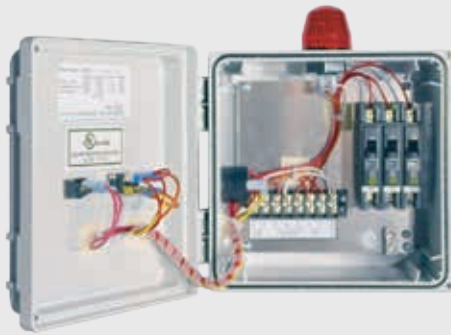

Aerobic Panel – 3 Breaker High Water Alarm

Features

- ▲ Type 4X thermoplastic weatherproof enclosure
- ▲ Circuit breakers: alarm, compressor, pump
- ▲ Alarm test-normal-silence switch
- ▲ Red alarm beacon
- ▲ Alarm buzzer
- ▲ Optional: pump test switch, 24 hour timer
- ▲ Labeled terminal blocks for quick installation

Part Numbers

A30000
A31000
A30100
A31100

Description

High Alarm
High Water Alarm, Pump Test Switch
High Water Alarm, 24 Hour Timer
High Water Alarm, Pump Test Switch, 24 Hour Timer