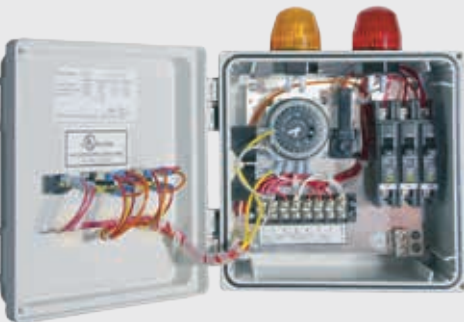

Features

- ▲ Type 4X thermoplastic weatherproof enclosure
- ▲ Circuit breakers: alarm, compressor, pump
- ▲ Alarm test-normal-silence switch
- ▲ Red alarm beacon
- ▲ Alarm buzzer
- ▲ Alarm activation: air switch or compressor breaker trip, high float
- ▲ Optional: pump test switch, 24 hour timer, repeat cycle timer
- ▲ Labeled terminal blocks for quick installation

Part Numbers

A30001
A30101
A30201
A31101
A30102

Description

High Water/Compressor Alarm, Air Switch
High Water/Compressor Alarm, Air Switch, 24 Hour Timer
High Water/Compressor Alarm, Air Switch, Repeat Cycle Timer
High Water/Compressor Alarm, Air Switch, 24 Hour Timer, Pump Test Switch
High Water/Compressor Alarm, Compressor Circuit Breaker Trip, 24 Hour Timer

Aerobic Panel – 3 Breaker, Independent Compressor & High Water Alarms

Features

- ▲ Type 4X thermoplastic weatherproof enclosure
- ▲ Red beacon/buzzer/test-normal-silence switch for high water
- ▲ Amber beacon/buzzer test-normal-silence switch for compressor alarm
- ▲ Circuit breakers: alarm, compressor, pump
- ▲ Alarm test-normal-silence switch
- ▲ Red alarm beacon
- ▲ Alarm buzzer
- ▲ Alarm activation: air switch or compressor breaker trip, high float
- ▲ Optional: pump test switch, 24 hour timer
- ▲ Labeled terminal blocks for quick installation

Part Numbers

A30011
A30111
A30112

Description

High Alarm, Compressor Alarm, Air Switch
High Alarm, Compressor Alarm, Air Switch, 24 Hour Timer
High Alarm, Compressor Alarm, C.B. Trip, 24 Hour Timer

Duplex Aerobic Panel