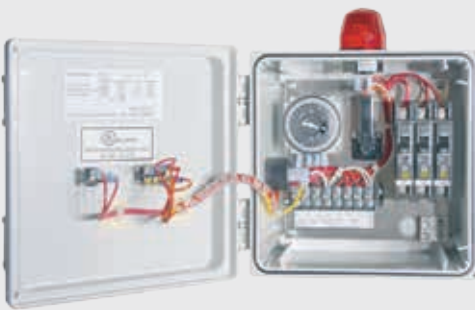

- ▲ Type 4X thermoplastic weatherproof enclosure
- ▲ Circuit breakers: alarm, compressor, pump
- ▲ Alarm test-normal-silence switch
- ▲ Red alarm beacon
- ▲ Alarm buzzer
- ▲ Optional: pump test switch, 24 hour timer
- ▲ Labeled terminal blocks for quick installation

Part Numbers

A30000
A31000
A30100
A31100

Description

High Alarm
High Water Alarm, Pump Test Switch
High Water Alarm, 24 Hour Timer
High Water Alarm, Pump Test Switch, 24 Hour Timer

Aerobic Panel – 3 Breaker, Common Alarm for Compressor and High Water

Features

- ▲ Type 4X thermoplastic weatherproof enclosure
- ▲ Circuit breakers: alarm, compressor, pump
- ▲ Alarm test-normal-silence switch
- ▲ Red alarm beacon
- ▲ Alarm buzzer
- ▲ Alarm activation: air switch or compressor breaker trip, high float
- ▲ Optional: pump test switch, 24 hour timer, repeat cycle timer
- ▲ Labeled terminal blocks for quick installation

Part Numbers

A30001
A30101
A30201
A31101
A30102

Description

High Water/Compressor Alarm, Air Switch
High Water/Compressor Alarm, Air Switch, 24 Hour Timer
High Water/Compressor Alarm, Air Switch, Repeat Cycle Timer
High Water/Compressor Alarm, Air Switch, 24 Hour Timer, Pump Test Switch
High Water/Compressor Alarm, Compressor Circuit Breaker Trip, 24 Hour Timer