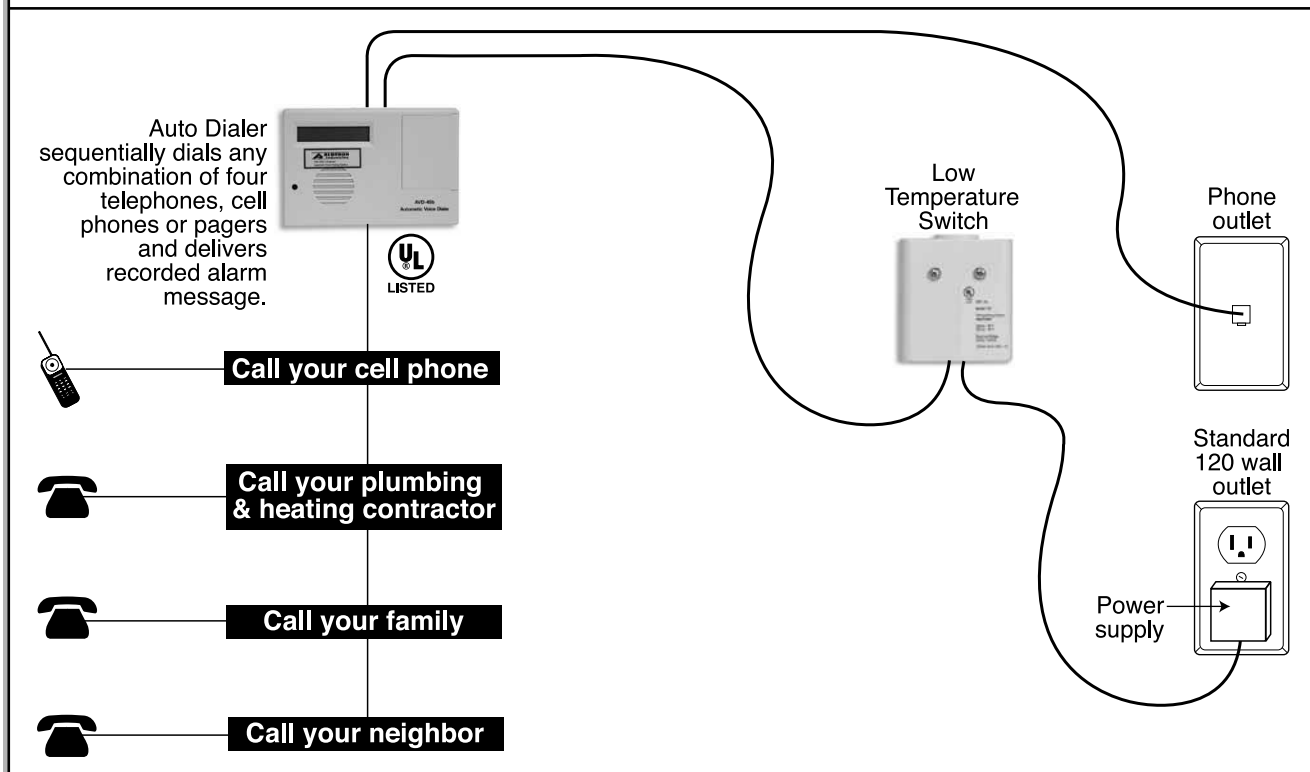

Low Temperature Auto Dialer

Furnace Fail System

Get Personal Notification

of Furnace Failures While You Are Away from Home

- | | | | |
|---|-------------------|------------------------------|-------------------|
| ▶ Frozen pipes can cause major water damage | ▶ No monthly fees | ▶ Notifies up to four people | ▶ Fully automatic |
|---|-------------------|------------------------------|-------------------|

Complete Installation

In Four Easy Steps

- | | | | |
|---|--------------------------------|---|--|
| 1 Mount Auto Dialer and Low Temperature Switch to wall | 2 Connect to phone line | 3 Plug power supply into wall outlet | 4 Enter call out phone numbers and outgoing message |
|---|--------------------------------|---|--|

Leading Edge Control Products

Alarm Systems

Control Panels

Float Switches

Leak Detection Systems

Furnace Fail System

Features

- ▶ Non volatile memory for voice message and phone numbers
- ▶ Calls up to four phone numbers, any combination of telephones or pagers
- ▶ Sends up to 16 second voice message to telephones or numeric code to pagers
- ▶ Record your own message in any language
- ▶ Easily change message and phone numbers without programmer
- ▶ Voice chip technology (no tape required)
- ▶ Ability to program a pause and pound (#) tone in dialing sequence for pagers
- ▶ Returns to call unanswered numbers
- ▶ 2x16 character LCD window
- ▶ Internal playback speaker for voice message
- ▶ Programmable Exit and Entry delay
- ▶ Internal 9V battery back-up (Customer supplies battery)
- ▶ Works with PBX or regular phone systems
- ▶ Tone or pulse dialing

Specifications

Auto Dialer

- ▶ **Operating voltage:** 9-12 VDC (From included 120 VAC power supply)
- ▶ **Operating temperature:** 0-130 F
- ▶ **Dimensions (inches):** 6.0 x 4.0 x 1.5
- ▶ **Mounting:** Mounts on flat wall