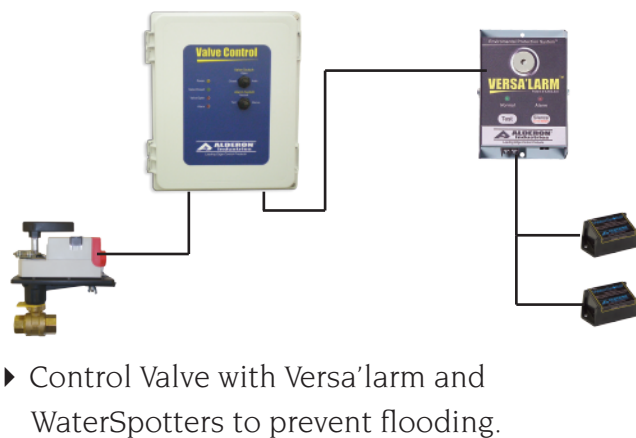

**Auto Dialer**

All sensors connect to the same terminal block

**Unimax Float Switch**

Unimax float switch - Used in septic tanks, holding tanks, troughs and other non-potable water applications

**WaterSpotter Probe**

WaterSpotter Probe - Used in sump pits as a high water alarm. Works great for applications where space is limited.

**WaterSpotter**

WaterSpotter - Used near floor drains, water heaters, washing machines, or air condition units as a high water alarm.

## Flood Protection Solutions - Valve Control

### WaterPro

- ▶ Control Valve with Versa'larm and WaterSpotters to prevent flooding.
- ▶ Control Valve with any remote dry contact.
- ▶ Control Valve with phone or cell phone.

- ▶ Shut off a well pump while simultaneously closing a valve to prevent water damage caused by broken water pipes or other leaks.