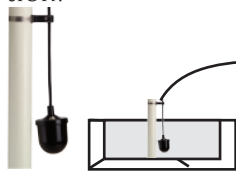

## Flood Protection Solutions - Versa'larm

Use the Versa'larm with one sensor or a combination of sensors to protect your home or office from flooding. A shut off valve and Auto Dialer can be wired to the auxiliary contacts on the side of the Versa'larm for added protection.

**Auto Dialer**

All sensors connect to the same terminal block

**Unimax Float Switch**

Unimax float switch - Used in septic tanks, holding tanks, troughs and other non-potable water applications

**WaterSpotter Probe**

WaterSpotter Probe - Used in sump pits as a high water alarm. Works great for applications where space is limited.

**WaterSpotter**

WaterSpotter - Used near floor drains, water heaters, washing machines, or air condition units as a high water alarm.