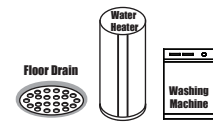

**Auto Dialer**

All sensors connect to the same terminal block

**Unimax Float Switch**

Unimax float switch - Used in septic tanks, holding tanks, troughs and other non-potable water applications

**WaterSpotter Probe**

WaterSpotter Probe - Used in sump pits as a high water alarm. Works great for applications where space is limited.

**WaterSpotter**

WaterSpotter - Used near floor drains, water heaters, washing machines, or air condition units as a high water alarm.