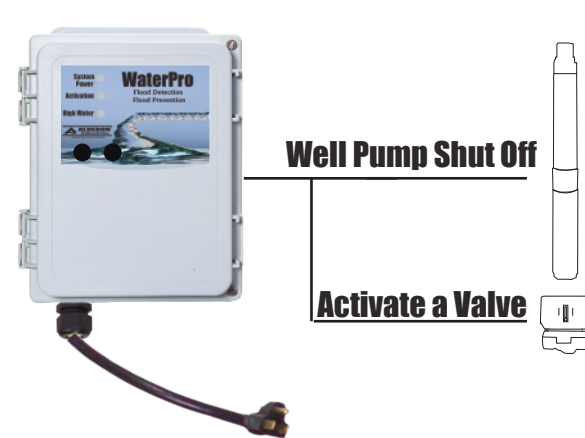

Prevent Water Damage

Property & Home Protection Systems

Flood Protection Solutions - Versa'larm

Use the Versa'larm with one sensor or a combination of sensors to protect your home or office from flooding. A shut off valve and Auto Dialer can be wired to the auxiliary contacts on the side of the Versa'larm for added protection.

All sensors connect to the same terminal block

Unimax float switch - Used in septic tanks, holding tanks, troughs and other non-potable water applications

WaterSpotter Probe - Used in sump pits as a high water alarm. Works great for applications where space is limited.

WaterSpotter - Used near floor drains, water heaters, washing machines, or air condition units as a high water alarm.

Flood Protection Solutions - Valve Control

Valve Controller

WaterPro

- Control Valve with Versa'larm and WaterSpotters to prevent flooding.
- Control Valve with any remote dry contact.
- Control Valve with phone or cell phone.

- Shut off a well pump while simultaneously closing a valve to prevent water damage caused by broken water pipes or other leaks.

A SEPARATE CATALOG SHEET FOR THE VALVE CONTROLLER AND THE WATERPRO ARE IN THE "CONTROL PANEL" SECTION OF THIS CATALOG. YOU CAN ALSO GET MORE INFORMATION AT WWW.ALDERONIND.COM

Leading Edge Control Products

Alarm Systems

Control Panels

Float Switches

Leak Detection Systems